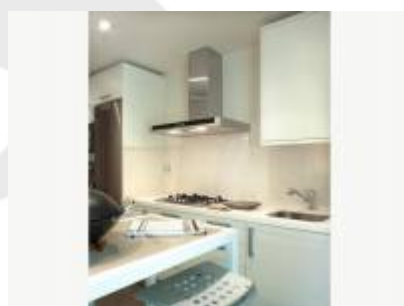

New construction apartment near Parc Ciutadella from Barcelona