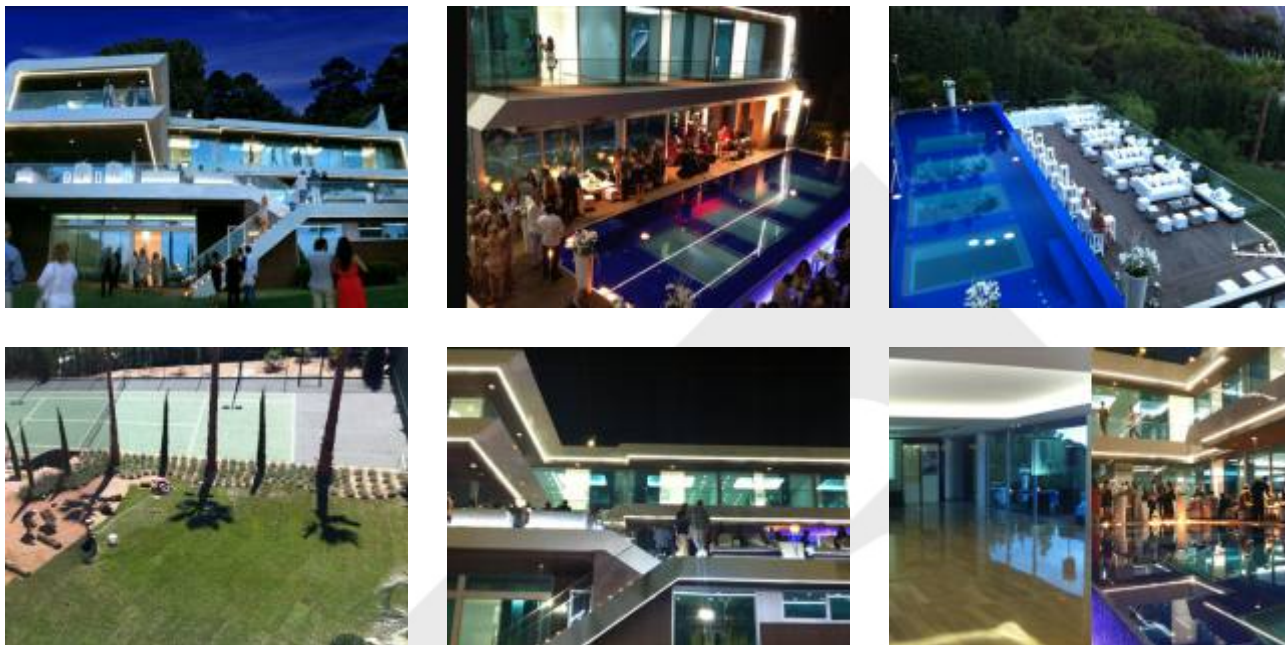

New propertie design in Costa Brava

INFORMATION

Ref: 146

Location: Sant Feliu de Guíxols (Costa Brava)

Precio: по запросу

FEATURES

2.500

6

7

3.215

2

spa+gym

38m²

DESCRIPTION

This new property is more technologically advanced construction and more luxury on the Costa Brava. With panoramic sea views.

Entrance to the plot with automatic doors and a large covered terrace with natural wood TEKA 120m², 230m² main hall, ballroom chair 300m² 100m².

20m outdoor pool, indoor heated pool 12x3, barbecue area 300m², 200m² spectacular patio with tropical garden and waterfalls, natural wood deck TEKA 300m².

SPA 250m², Service Area 200m²

Chill-out Bar 100m², cellar with capacity of 1,500 bottles desks 20m².

Entrance to the Villa with entrance area of 10m² and 50m² hall with panoramic lift and main staircase made of glass and steel beams.

Automation technology controlled by touchscreen technology LUTRON. Antiterrorist security system video analysis.