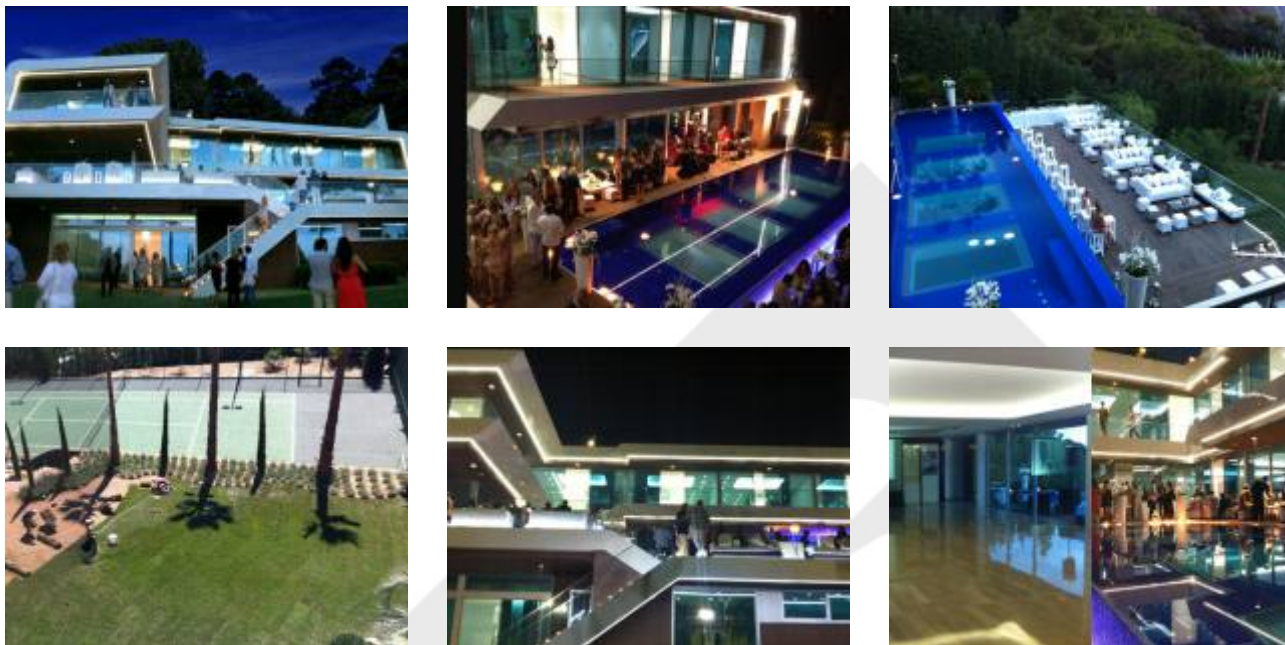

New propertie design in Costa Brava

INFORMATION

Ref: 146

Location: Sant Feliu de Guíxols (Costa Brava)

Precio: по запросу

FEATURES

2.500

6

7

38m²

3.215

2

spa+gym

DESCRIPTION

This new property is more technologically advanced construction and more luxury on the Costa Brava. With panoramic sea views.

Entrance to the plot with automatic doors and a large covered terrace with natural wood TEKA 120m², 230m² main hall, ballroom chair 300m² 100m².

20m outdoor pool, indoor heated pool 12x3, barbecue area 300m², 200m² spectacular patio with tropical garden and waterfalls, natural wood deck TEKA 300m².

SPA 250m², Service Area 200m²

Chill-out Bar 100m², cellar with capacity of 1,500 bottles desks 20m².

Entrance to the Villa with entrance area of 10m² and 50m² hall with panoramic lift and main staircase made of glass and steel beams.

Automation technology controlled by touchscreen technology LUTRON. Antiterrorist security system video analysis.