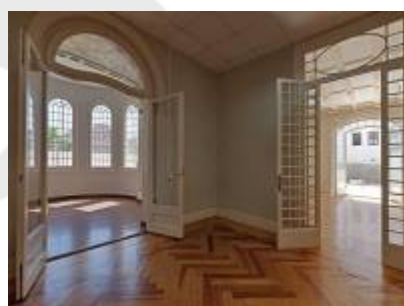

Luxury palace in the best area from barcelona