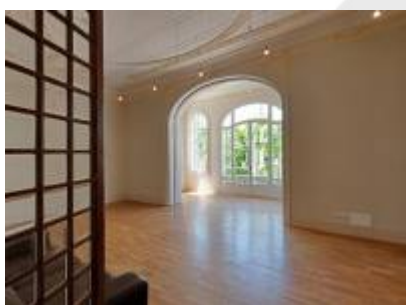

Luxury palace in the best area from barcelona